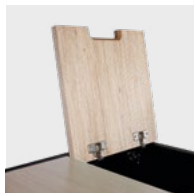

## SIZE (mm)

W 1800

D 800

H 620-1260

Custom sizes and materials available

Verso is a beautiful and modern electric desk that offers plenty of storage space. The idea behind the desk was to design an electric height adjustable table that fits in flexible open office spaces.

Ample space to store everyday items was an important detail to include in the design. The desk features a drawer for smaller things on the side of the table and a storage compartment that opens from the top.

All the materials of the desk were carefully chosen. In addition to beautiful veneer details the desk has a pleasant nanolaminate surface that is durable and easy to clean.

The height is adjusted with a digital screen that can hold up to three different presets.

## MATERIALS

Top, front and sides (default materials): Nanolaminate, black or white

Height control: DPT, 3 presets.

Base: Black or white electrically adjustable T-base.

Drawer and storage compartment: Veneer.