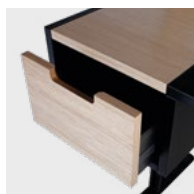

## SIZE (mm)

W 1800

D 800

H 620-1260

Custom sizes and materials available

Verso is a beautiful and modern electric desk that offers plenty of storage space. The idea behind the desk was to design an electric height adjustable table that fits in flexible open office spaces.

Ample space to store everyday items was an important detail to include in the design. The desk features a drawer for smaller things on the side of the table and a storage compartment that opens from the top.

All the materials of the desk were carefully chosen. In addition to beautiful veneer details the desk has a pleasant nanolaminate surface that is durable and easy to clean.

The height is adjusted with a digital screen that can hold up to three different presets.

## MATERIALS

Top, front and sides (default materials): Nanolaminate, black or white

Height control: DPT, 3 presets.

Base: Black or white electrically adjustable T-base.

Drawer and storage compartment: Veneer.